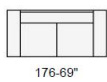

Structures en bois et dérivés avec des sangles élastiques a haute résistance

H Piedi/ H Feet/ H Pied
12,5 cm/5"

H seduta/ H Seat/ H Assise
48cm/19"

P Seduta/ D Seat/ P Assise
56 cm/22"

IS 696 ATENA

Version	Code	Measures cm.
armchair	P 0696-100	L103xH95/103xP100
armchair w/ el.rec.+ Headrest el.	P 0696-913	L103xH95/103xP100

IS 696 ATENA

Version	Code	Measures cm.
2 str.	P 0696-200	L176xH95/103xP100

IS 696 ATENA

Version	Code	Measures cm.
3 str.	P 0696-300	L196xH95/103xP100

IS 696 ATENA

Version	Code	Measures cm.
3 str. extra	P 0696-361	L206xH95/103xP100

IS 696 ATENA

IS 696 ATENA

Version	Code	Measures cm.
3str. extra 1arm (rhf / lhf)	P 0696-362/363	L187xH95/103xP100
3str. extra 1arm (rhf / lhf) w/ el.rec.+ Headrest el.	P 0696-908/909	L187xH95/103xP100

IS 696 ATENA

Version	Code	Measures cm.
armchair no arm	P 0696-107	L69xH95/103xP100
armchair no arm el.rec + Headrest el.	910	L69xH95/103xP100

IS 696 ATENA

Version	Code	Measures cm.
armchair no arm maxi	P 0696-129	L79xH95/103xP100
maxi armchair no arm el.rec + Headrest el.	911	L79xH95/103xP100