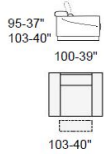

Structures en bois et dérivés avec des sangles élastiques a haute résistance

H Piedi/ H Feet/ H Pied
12,5 cm/5"

H seduta/ H Seat/ H Assise
48cm/19"

P Seduta/ D Seat/ P Assise
56 cm/22"

IS 696 ATENA

Version	Code	Measures cm.
armchair	P 0696-100	L103xH95/103xP100
armchair w/ el.rec.+ Headrest el.	P 0696-913	L103xH95/103xP100

IS 696 ATENA

Version	Code	Measures cm.
2 str.	P 0696-200	L176xH95/103xP100

IS 696 ATENA

Version	Code	Measures cm.
3 str.	P 0696-300	L196xH95/103xP100

IS 696 ATENA

Version	Code	Measures cm.
3 str. extra	P 0696-361	L206xH95/103xP100

IS 696 ATENA

IS 696 ATENA

Version	Code	Measures cm.
3str. extra 1arm (rhf / lhf)	P 0696-362/363	L187xH95/103xP100
3str. extra 1arm (rhf / lhf) w/ el.rec.+ Headrest el.	P 0696-908/909	L187xH95/103xP100

IS 696 ATENA

Version	Code	Measures cm.
armchair no arm	P 0696-107	L69xH95/103xP100
armchair no arm el.rec + Headrest el.	910	L69xH95/103xP100

IS 696 ATENA

Version	Code	Measures cm.
armchair no arm maxi	P 0696-129	L79xH95/103xP100
maxi armchair no arm el.rec + Headrest el.	911	L79xH95/103xP100