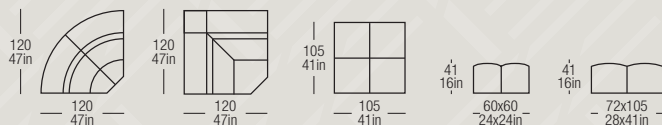

MADISON IS287

COD. RHF/LHF 104/105 RHF/LHF 147/148* RHF/LHF 123/124 RHF/LHF 149/150* 107 129 RHF/LHF 218/219 RHF/LHF 239/240

COD. 500** 501*** 604 600 632

H. SEDUTA / H. SITTING 45 cm / 17 in

P. SEDUTA / D. SITTING 62 cm / 24 in

* with ELECTRIC RECLINER

** no headrest on this version; 2 x cushions 50x50 + 1 x cushion 50x50 with ESTRO met.label included

*** 2 x cushions 50x50 + 1 x cushion 50x50 with ESTRO met.label included

ESTRO
MILANO HANDMADE IN ITALY