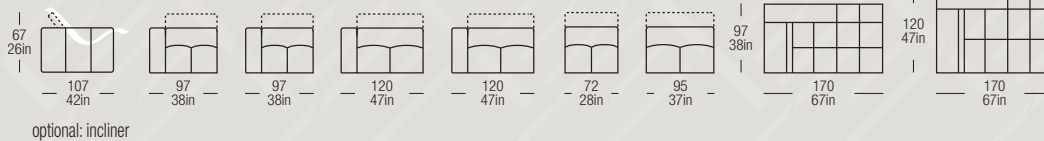

MADISON IS287

COD. RHF/LHF 104/105 RHF/LHF 147/148* RHF/LHF 123/124 RHF/LHF 149/150* 107 129 RHF/LHF 218/219 RHF/LHF 239/240

COD. 500** 501*** 604 600 632

H. SEDUTA / H. SITTING 45 cm / 17 in

P. SEDUTA / D. SITTING 62 cm / 24 in

* with ELECTRIC RECLINER

** no headrest on this version; 2 x cushions 50x50 + 1 x cushion 50x50 with ESTRO met.label included

*** 2 x cushions 50x50 + 1 x cushion 50x50 with ESTRO met.label included

ESTRO
MILANO HANDMADE IN ITALY