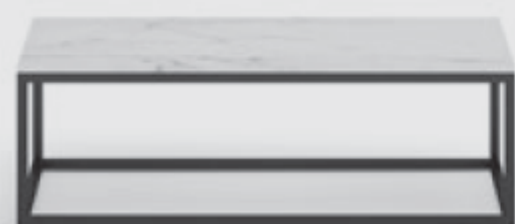

ZEFIRO.IS101

pag.154

L cm 100/39"
P/D cm 100/39"
H cm 35/14"
OTTOMAN
685

Rivestimento: Pelle
Imbottitura: Poliuretano
Top: Vetro laccato nero
Piedi: 3 cm
Struttura: Struttura in legno e derivati, con cinghie elastiche ad alta resistenza.

Covering: Leather
Filling: Polyurethane
Top: Black lacquered glass
Feet: 1,2"
Structure: Wooden structure and derivatives with high strength webbing

AMY

pag.156

L cm 120/47"
P/D cm 70/27"
H cm 38/15"
COFFEETABLE

L cm 100/39"
P/D cm 70/27"
H cm 38/15"
COFFEETABLE

120x70xH.38 cm
IS6308R01
Top: Bianco /**Base:** Grigio
IS6308R02
Top: Nero /**Base:** Grigio

100x100xH.38 cm
IS6309R01
Top: Bianco /**Base:** Grigio
IS6309R02
Top: Nero /**Base:** Grigio